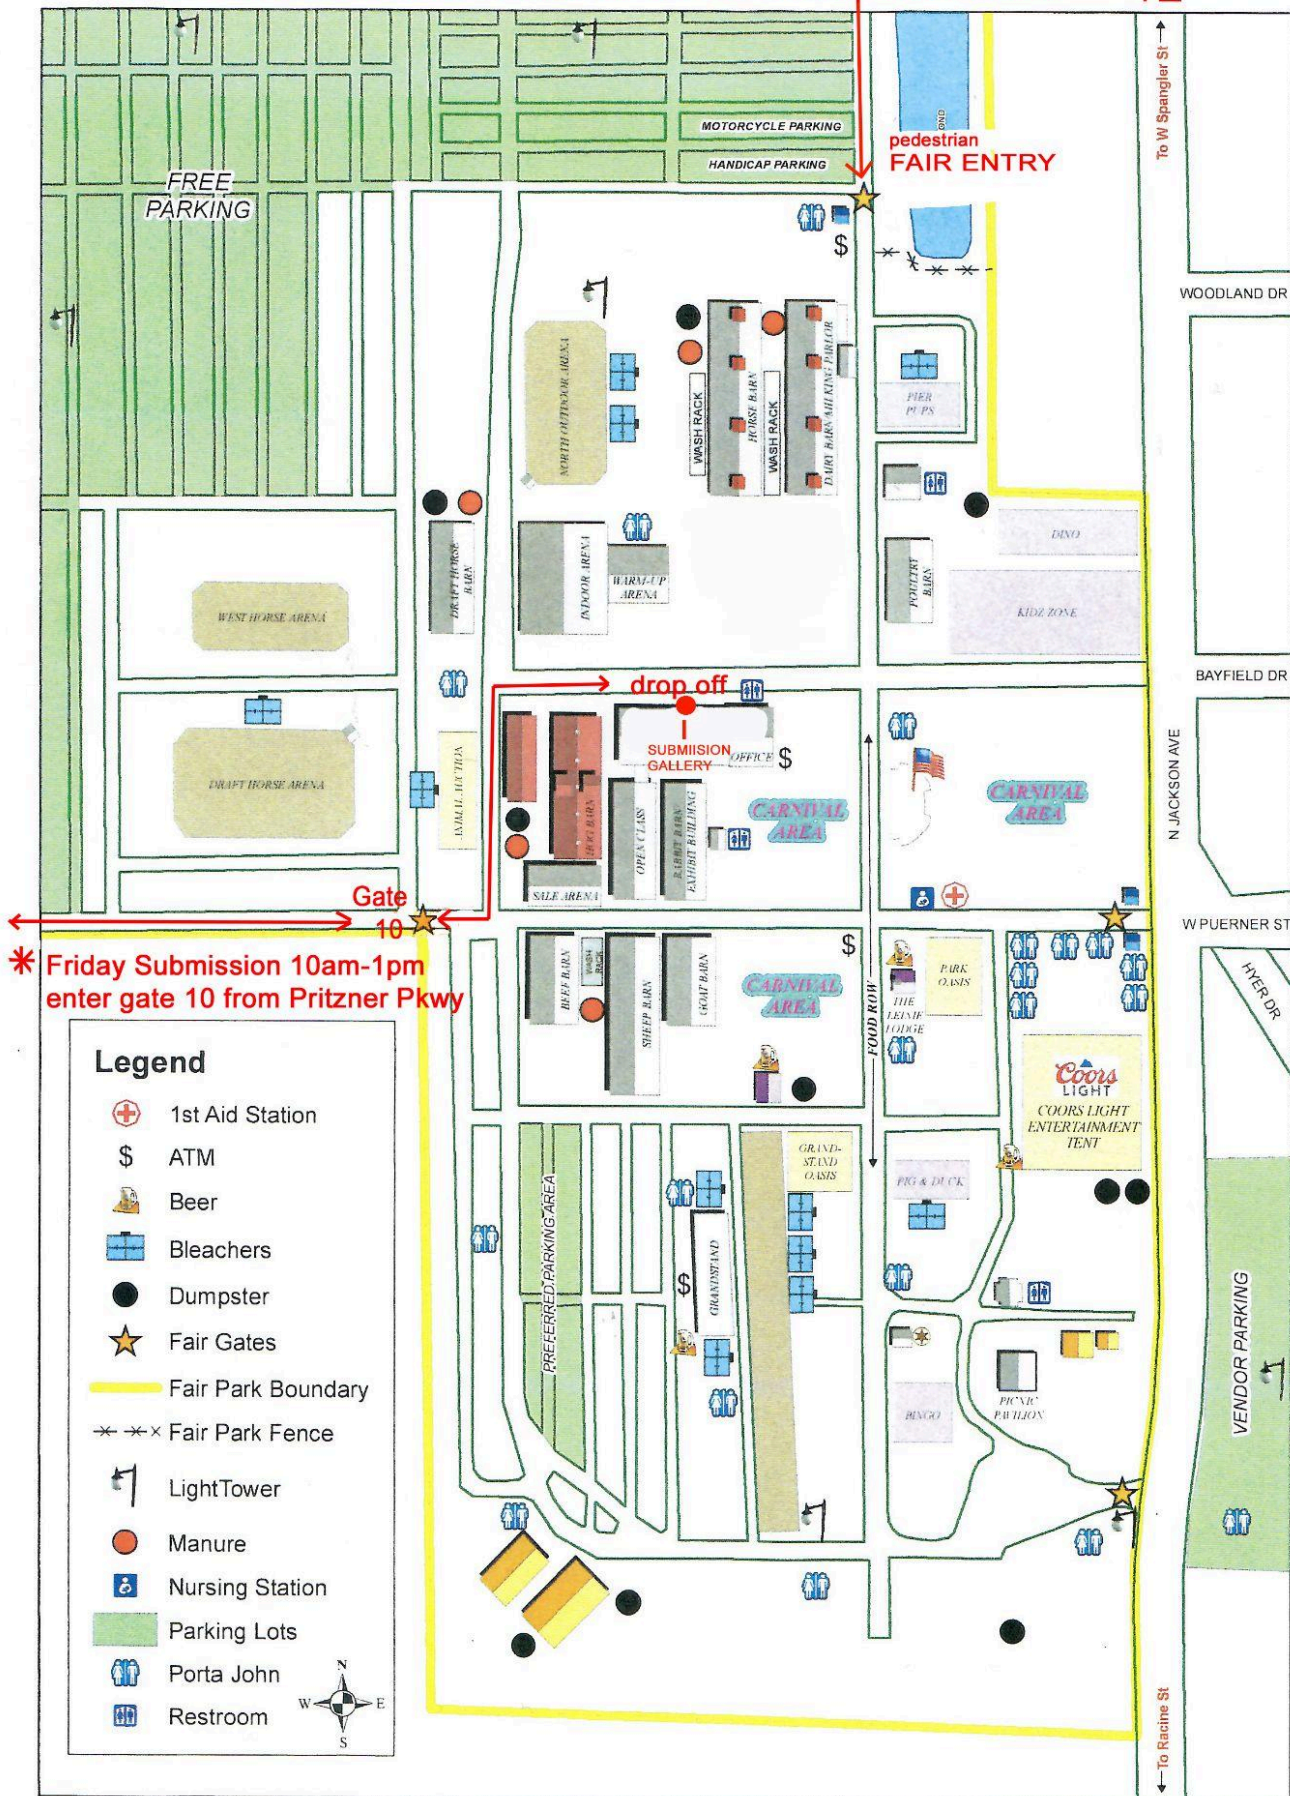

2024 Jefferson Plein Air Map

July 7-12

See Best of Main Street Map for Check-In Sunday and Monday

See Fair Map for Check-In on Wednesday

2024 Jefferson Plein Air Best of Main Street Map
Artists may paint on either side of the designated streets any time during the plein air to be eligible for the Best of Main Street Award

Enter Parking area from W. Spangler St. Wristband required for Fair Entry

↑ parking

Gate 10
 * Friday Submission 10am-1pm
 enter gate 10 from Pritzner Pkwy

- Legend**
- ⊕ 1st Aid Station
 - \$ ATM
 - 🍺 Beer
 - 🪑 Bleachers
 - 🗑️ Dumpster
 - ★ Fair Gates
 - Fair Park Boundary
 - ✂️✂️✂️ Fair Park Fence
 - 🏠 Light Tower
 - 🟠 Manure
 - ♿ Nursing Station
 - 🌳 Parking Lots
 - 🚻 Porta John
 - 🚽 Restroom

**Parking and fair entry from Spangler St. only
(except for artwork submission on Friday)**

**to Gate 10
Friday only**

Google

Map data ©20