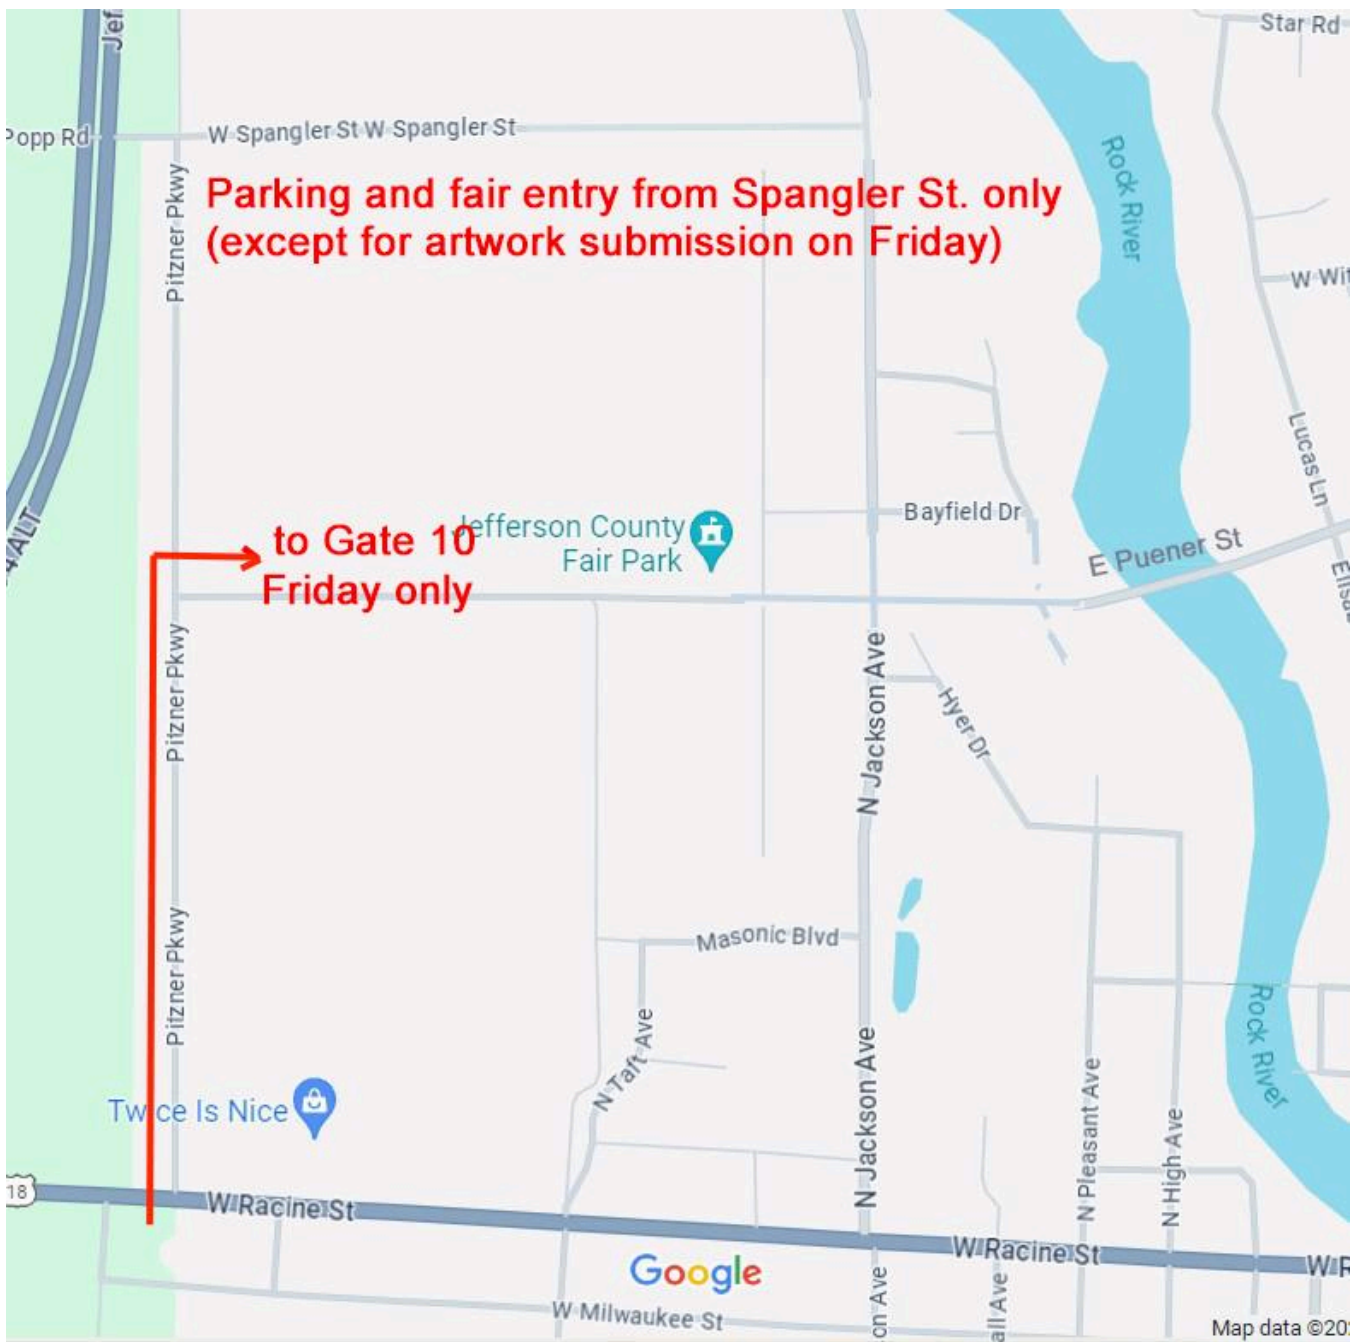

2024 Jefferson Plein Air Map

July 7-12

See Best of Main Street Map for Check-In Sunday and Monday

See Fair Map for Check-In on Wednesday

2024 Jefferson Plein Air Best of Main Street Map
Artists may paint on either side of the designated streets any time during the plein air to be eligible for the Best of Main Street Award

Enter Parking area from W. Spangler St. Wristband required for Fair Entry

↑ parking

Gate 10
 * Friday Submission 10am-1pm
 enter gate 10 from Pritzner Pkwy

- Legend**
- ⊕ 1st Aid Station
 - \$ ATM
 - 🍺 Beer
 - 🪑 Bleachers
 - 🗑️ Dumpster
 - ★ Fair Gates
 - Fair Park Boundary
 - ✂️✂️✂️ Fair Park Fence
 - 🏠 Light Tower
 - 🟠 Manure
 - ♿ Nursing Station
 - 🌳 Parking Lots
 - 🚻 Porta John
 - 🚽 Restroom

**Parking and fair entry from Spangler St. only
(except for artwork submission on Friday)**

**to Gate 10
Friday only**

Google

Map data ©20