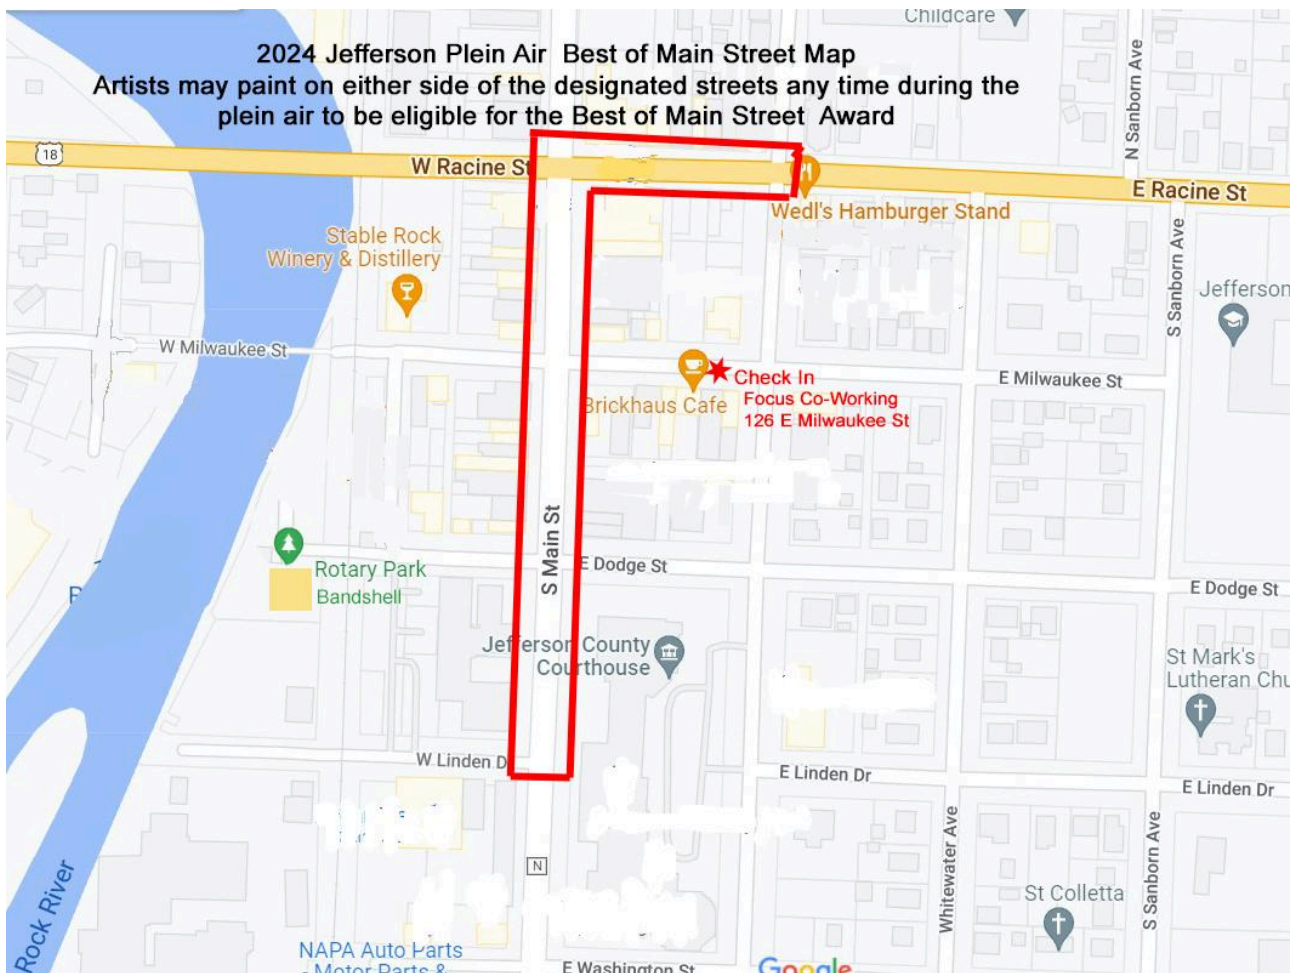

2024 Jefferson Plein Air Map

July 7-12

See Best of Main Street Map for Check-In Sunday and Monday

See Fair Map for Check-In on Wednesday

2024 Jefferson Plein Air Best of Main Street Map
Artists may paint on either side of the designated streets any time during the plein air to be eligible for the Best of Main Street Award

Enter Parking area from W. Spangler St. Wristband required for Fair Entry

↑ parking

Gate 10
 * Friday Submission 10am-1pm
 enter gate 10 from Pritzner Pkwy

- Legend**
- ⊕ 1st Aid Station
 - \$ ATM
 - 🍺 Beer
 - 🪑 Bleachers
 - 🗑️ Dumpster
 - ★ Fair Gates
 - Fair Park Boundary
 - ✂️✂️✂️ Fair Park Fence
 - 🏠 Light Tower
 - 🟠 Manure
 - ♿ Nursing Station
 - 🌳 Parking Lots
 - 🚻 Porta John
 - 🚽 Restroom

**Parking and fair entry from Spangler St. only
(except for artwork submission on Friday)**

**to Gate 10
Friday only**

Google

Map data ©20