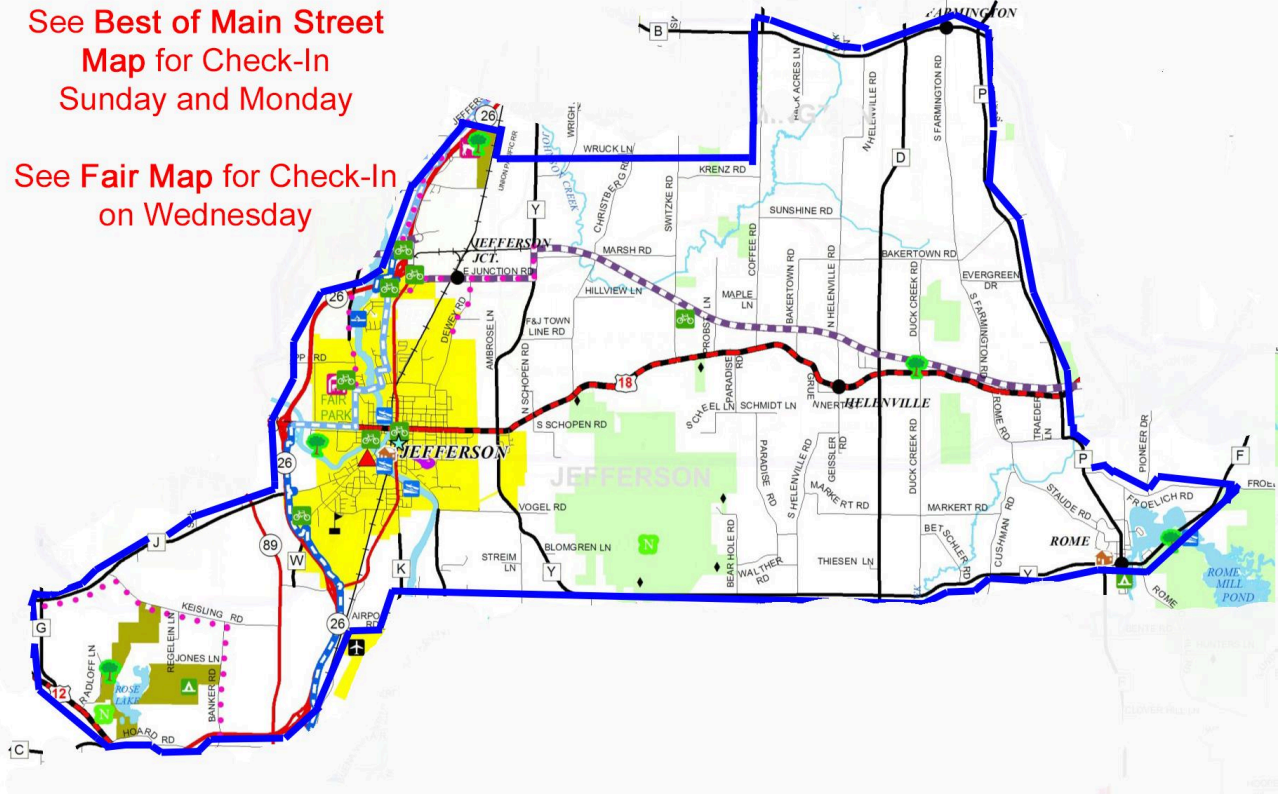

2024 Jefferson Plein Air Map

July 7-12

See Best of Main Street Map for Check-In Sunday and Monday

See Fair Map for Check-In on Wednesday

2024 Jefferson Plein Air Best of Main Street Map
Artists may paint on either side of the designated streets any time during the plein air to be eligible for the Best of Main Street Award

Enter Parking area from W. Spangler St. Wristband required for Fair Entry

↑ parking

Gate 10
 * Friday Submission 10am-1pm
 enter gate 10 from Pritzner Pkwy

- Legend**
- ⊕ 1st Aid Station
 - \$ ATM
 - 🍺 Beer
 - 🪑 Bleachers
 - 🗑️ Dumpster
 - ★ Fair Gates
 - Fair Park Boundary
 - ✂️✂️✂️ Fair Park Fence
 - 🏠 Light Tower
 - 🟠 Manure
 - ♿ Nursing Station
 - 🌳 Parking Lots
 - 🚻 Porta John
 - 🚽 Restroom

**Parking and fair entry from Spangler St. only
(except for artwork submission on Friday)**

**to Gate 10
Friday only**

Google

Map data ©20